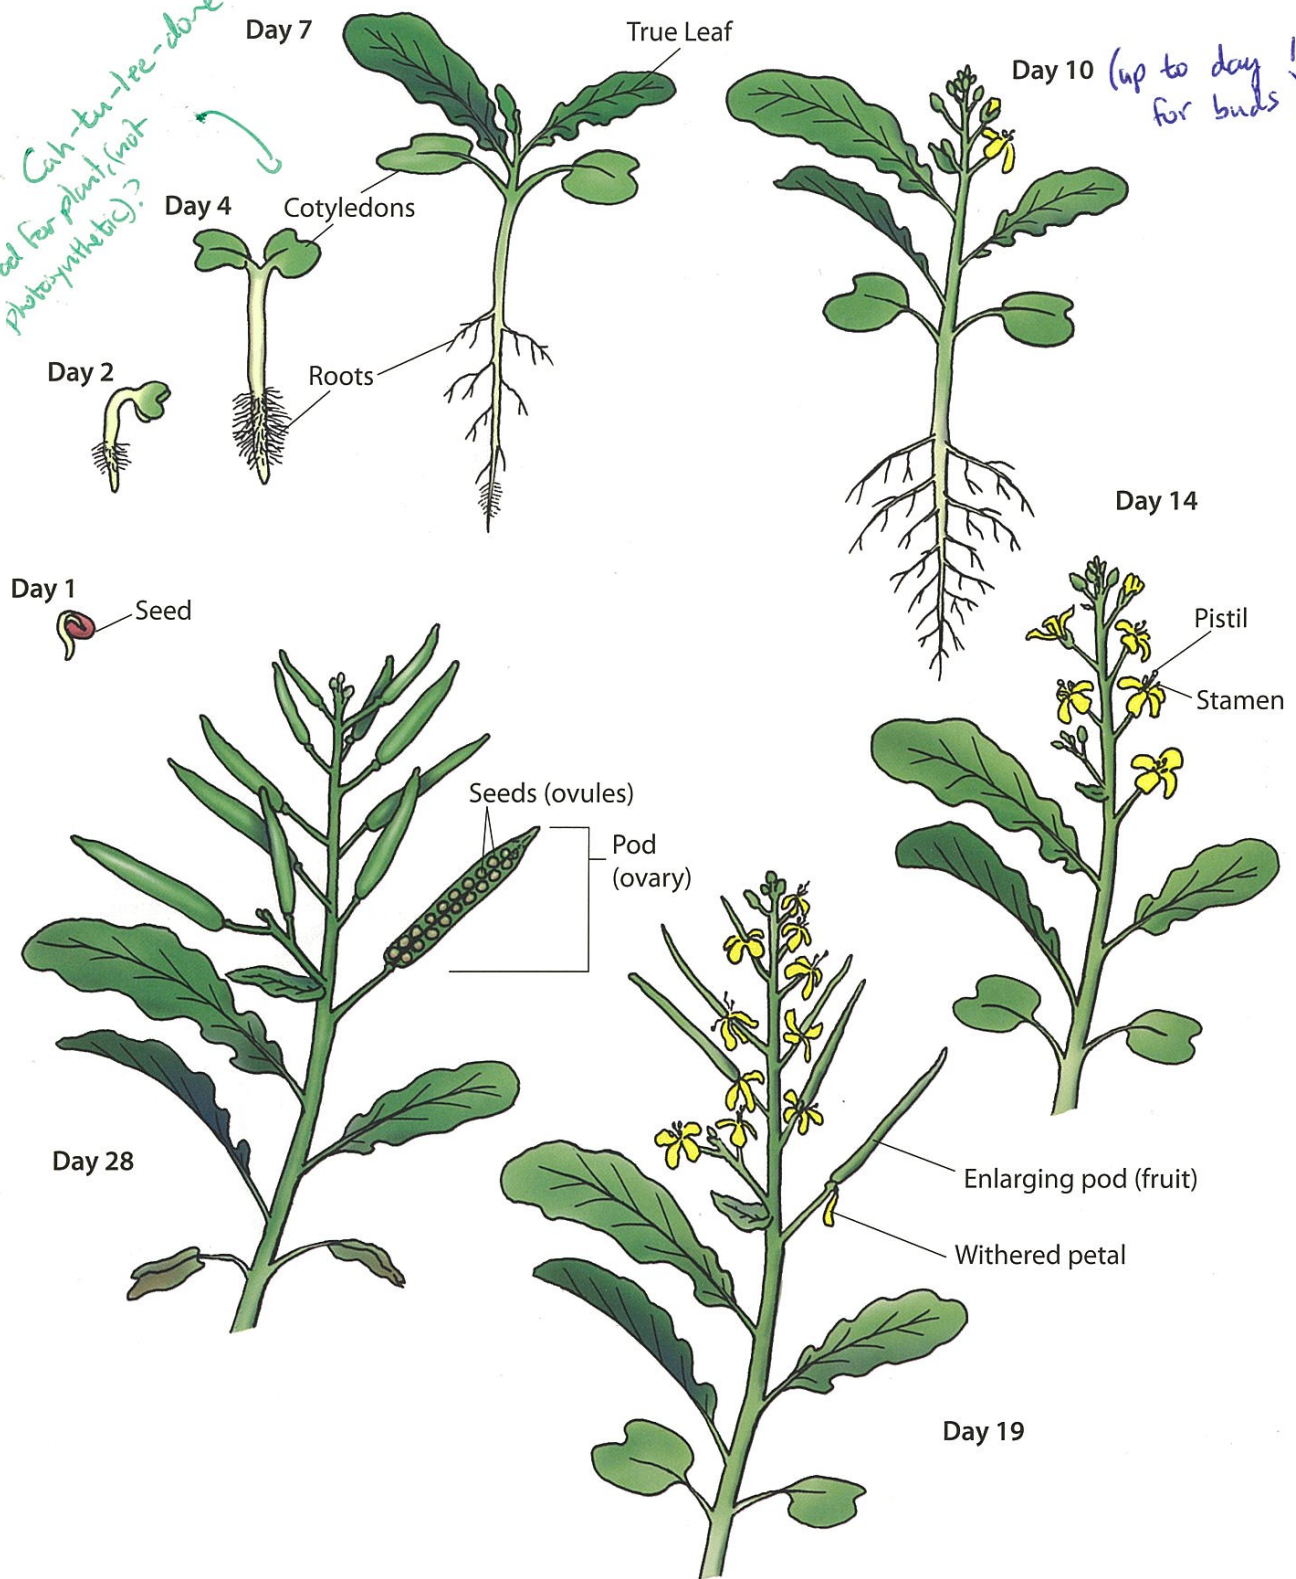

Cah-tu-tee-dore  
 Food for plant (not  
 photosynthesis?)

FIRST 28 DAYS OF THE LIFE CYCLE OF *BRASSICA RAPA*, THE WISCONSIN FAST PLANTS®  
 FIGURE 2.1